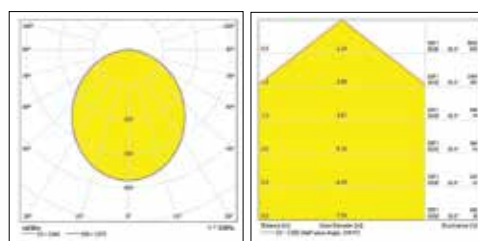

Accessories

- 4061178 Colossal EB 2M WIRE SUSPENSION SET
- 4061179 Colossal DALI 2M WIRE SUSPENSION SET

Dimensions (mm)

Photometric Data

4000K

www.feilosylvania.com

T: F:
Email:

Although every effort has been made to ensure accuracy in the compilation of the technical detail within this publication, specifications and performance data are constantly changing. Current details should therefore be checked with Feilo Sylvania Europe Ltd.