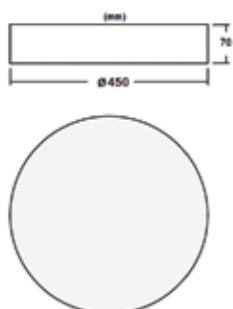

Manufactured with a slim powder coated aluminium frame in simple white, Colossal is not only beautiful to look at it is also highly efficient with an output of 3,800 lumens and 120lm/W Efficacy. This is achieved through the use of a polycarbonate opal diffuser combined with LED technology. With a diameter of Ø450mm x 70mm Colossal is one of those luminaires you just have to look at and admire its simple curves.

Code	Description	Colour Temp (K)	Lumen Output (lm)	Power Consumption (W)	Efficacy (lm/W)	IP Rating	IK Rating	Dimensions (W x L in mm)	Average life (Hrs)	Energy Class
Ø 450mm 3K										
4061170	Colossal 450 3K	3000K	3745lm	32W	117 lm/W	IP40	IK07	Ø450mm x 70mm	50,000	A++ , A+ , A
4061171	Colossal 450 3K DALI	3000K	3745lm	32W	117 lm/W	IP40	IK07	Ø450mm x 70mm	50,000	A++ , A+ , A
4061172	Colossal 450 3K E3	3000K	3745lm	32W	117 lm/W	IP40	IK07	Ø450mm x 70mm	50,000	A++ , A+ , A
4061173	Colossal 450 3K DALI E3	3000K	3745lm	32W	117 lm/W	IP40	IK07	Ø450mm x 70mm	50,000	A++ , A+ , A
Ø 450mm 4K										
4061174	Colossal 450 4K	4000K	3828lm	32W	120 lm/W	IP40	IK07	Ø450mm x 70mm	50,000	A++ , A+ , A
4061175	Colossal 450 4K DALI	4000K	3828lm	32W	120 lm/W	IP40	IK07	Ø450mm x 70mm	50,000	A++ , A+ , A
4061176	Colossal 450 4K E3	4000K	3828lm	32W	120 lm/W	IP40	IK07	Ø450mm x 70mm	50,000	A++ , A+ , A
4061177	Colossal 450 4K DALI E3	4000K	3828lm	32W	120 lm/W	IP40	IK07	Ø450mm x 70mm	50,000	A++ , A+ , A

Accessories

- 4061178 Colossal EB 2M WIRE SUSPENSION SET
- 4061179 Colossal DALI 2M WIRE SUSPENSION SET

Dimensions (mm)

Photometric Data

4000K

www.feilosylvania.com

T: F:
Email:

Although every effort has been made to ensure accuracy in the compilation of the technical detail within this publication, specifications and performance data are constantly changing. Current details should therefore be checked with Feilo Sylvania Europe Ltd.