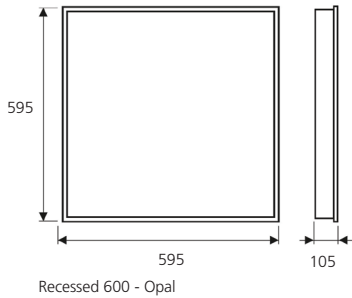

Legend: PAR = Parabolic matt louvre with tempered glass; OPAL = Opal diffuser - plexiglass; DA = DALI dimmable

Syl-Lab LED - Accessories

0055397 SYL-LAB LED IP65 PULL UP FRAME ACCESSORY

Syl-Lab IP65 Pull Up Frame

Syl-Lab LED IP65 Dustproof and waterproof LED luminaires

Dimensions (mm)

Photometric Data

Syl-Lab - Recessed - Opal 600 x 600 diffuser - 44W

Syl-Lab - Recessed - Opal 1200 x 300 - 38W

Syl-Lab - Recessed - Matt Louvre 600 x 600 diffuser - 46W