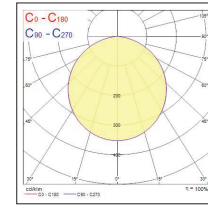

Photometric Data

Syl-Lab - Recessed - Opal 600 x 600 diffuser - 44W