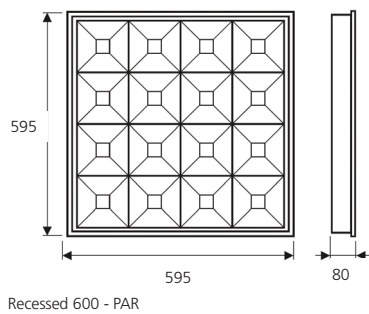

Syl-Lab LED IP65 Dustproof and waterproof LED luminaires

Dimensions (mm)

Photometric Data

Syl-Lab - Recessed - Opal 600 x 600 diffuser - 44W

Syl-Lab - Recessed - Opal 1200 x 300 - 38W

Syl-Lab - Recessed - Matt Louvre 600 x 600 diffuser - 46W