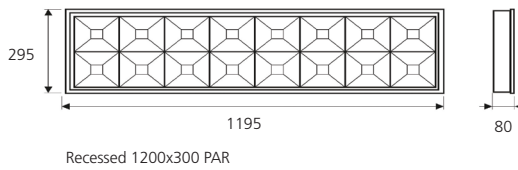

Syl-Lab LED IP65 Dustproof and waterproof LED luminaires

Dimensions (mm)

Photometric Data

Syl-Lab - Recessed - Opal 600 x 600 diffuser - 44W

Syl-Lab - Recessed - Opal 1200 x 300 - 38W

Syl-Lab - Recessed - Matt Louvre 600 x 600 diffuser - 46W