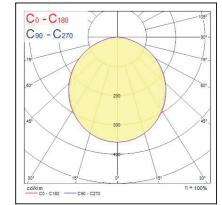

Syl-Lab LED IP65 Dustproof and waterproof LED luminaires

Dimensions (mm)

Photometric Data

Syl-Lab - Recessed - Opal 600 x 600 diffuser - 44W

Syl-Lab - Recessed - Opal 1200 x 300 - 38W

Syl-Lab - Recessed - Matt Louvre 600 x 600 diffuser - 46W