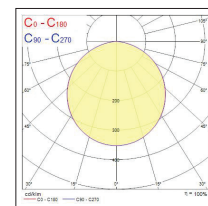

Syl-Lab - Surfaced mounted - Opal 600 x 600 diffuser - 44W