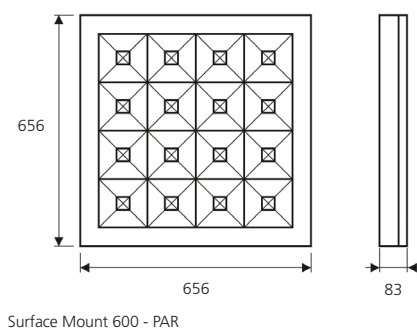

Syl-Lab LED IP65 Dustproof and waterproof LED luminaires

Dimensions (mm)

Photometric Data

Syl-Lab - Recessed - Opal 600 x 600 diffuser - 44W

Syl-Lab - Recessed - Opal 1200 x 300 - 38W

Syl-Lab - Recessed - Matt Louvre 600 x 600 diffuser - 46W

Syl-Lab - Recessed - Matt Louvre 1200 x 300 - 36W

Syl-Lab - Surfaced mounted - Opal 600 x 600 diffuser - 44W

Syl-Lab - Surfaced mounted - Opal 1200 x 300 - 38W

Syl-Lab - Surfaced mounted - Matt Louvre 600 x 600 diffuser - 46W