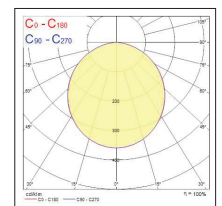

Syl-Lab - Surfaced mounted - Opal 1200 x 300 - 38W