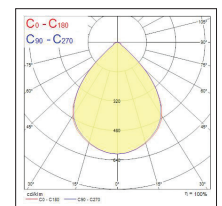

Syl-Lab LED IP65 Dustproof and waterproof LED luminaires

Dimensions (mm)

Photometric Data

Syl-Lab - Recessed - Opal 600 x 600 diffuser - 44W

Syl-Lab - Recessed - Opal 1200 x 300 - 38W

Syl-Lab - Recessed - Matt Louvre 600 x 600 diffuser - 46W