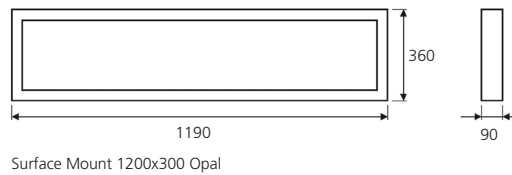

Syl-Lab LED IP65 Dustproof and waterproof LED luminaires

Dimensions (mm)

Photometric Data

Syl-Lab - Recessed - Opal 600 x 600 diffuser - 44W

Syl-Lab - Recessed - Opal 1200 x 300 - 38W

Syl-Lab - Recessed - Matt Louvre 600 x 600 diffuser - 46W

Syl-Lab - Recessed - Matt Louvre 1200 x 300 - 36W

Syl-Lab - Surfaced mounted - Opal 600 x 600 diffuser - 44W

Syl-Lab - Surfaced mounted - Opal 1200 x 300 - 38W

Syl-Lab - Surfaced mounted - Matt Louvre 600 x 600 diffuser - 46W