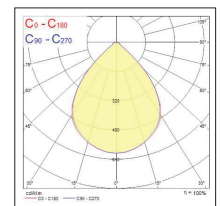

Syl-Lab LED IP65 Dustproof and waterproof LED luminaires

Dimensions (mm)

Photometric Data

Syl-Lab - Recessed - Opal 600 x 600 diffuser - 44W

Syl-Lab - Recessed - Opal 1200 x 300 - 38W

Syl-Lab - Recessed - Matt Louvre 600 x 600 diffuser - 46W

Syl-Lab - Recessed - Matt Louvre 1200 x 300 - 36W

Syl-Lab - Surfaced mounted - Opal 600 x 600 diffuser - 44W

Syl-Lab - Surfaced mounted - Opal 1200 x 300 - 38W

Syl-Lab - Surfaced mounted - Matt Louvre 600 x 600 diffuser - 46W