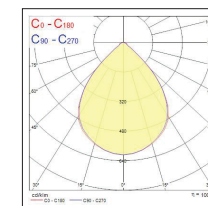

Syl-Lab LED IP65 Dustproof and waterproof LED luminaires

Dimensions (mm)

Photometric Data

Syl-Lab - Recessed - Opal 600 x 600 diffuser - 44W

Syl-Lab - Recessed - Opal 1200 x 300 - 38W

Syl-Lab - Recessed - Matt Louvre 600 x 600 diffuser - 46W