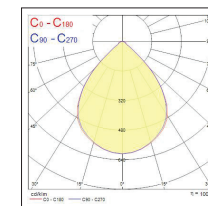

Syl-Lab - Surfaced mounted - Matt Louvre 600 x 600 diffuser - 46W