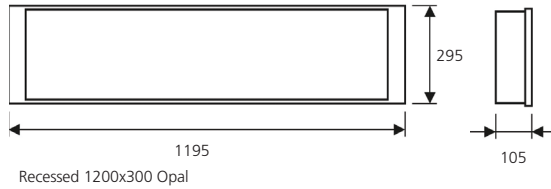

Legend: PAR = Parabolic matt louvre with tempered glass; OPAL = Opal diffuser - plexiglass; DA = DALI dimmable

Syl-Lab LED - Accessories

0055397 SYL-LAB LED IP65 PULL UP FRAME ACCESSORY

Syl-Lab IP65 Pull Up Frame

Syl-Lab LED IP65 Dustproof and waterproof LED luminaires

Dimensions (mm)

Photometric Data

Syl-Lab - Recessed - Opal 600 x 600 diffuser - 44W

Syl-Lab - Recessed - Opal 1200 x 300 - 38W

Syl-Lab - Recessed - Matt Louvre 600 x 600 diffuser - 46W