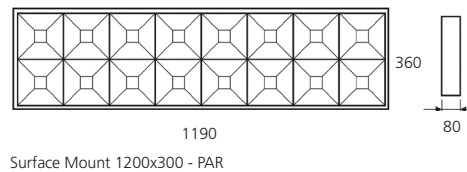

Syl-Lab LED IP65 Dustproof and waterproof LED luminaires

Dimensions (mm)

Photometric Data

Syl-Lab - Recessed - Opal 600 x 600 diffuser - 44W

Syl-Lab - Recessed - Opal 1200 x 300 - 38W

Syl-Lab - Recessed - Matt Louvre 600 x 600 diffuser - 46W

Syl-Lab - Recessed - Matt Louvre 1200 x 300 - 36W

Syl-Lab - Surfaced mounted - Opal 600 x 600 diffuser - 44W

Syl-Lab - Surfaced mounted - Opal 1200 x 300 - 38W

Syl-Lab - Surfaced mounted - Matt Louvre 600 x 600 diffuser - 46W