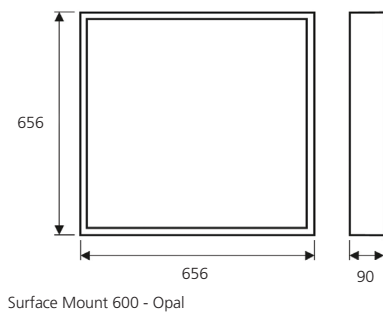

Syl-Lab LED IP65 Dustproof and waterproof LED luminaires

Dimensions (mm)

Photometric Data

Syl-Lab - Recessed - Opal 600 x 600 diffuser - 44W

Syl-Lab - Recessed - Opal 1200 x 300 - 38W

Syl-Lab - Recessed - Matt Louvre 600 x 600 diffuser - 46W

Syl-Lab - Recessed - Matt Louvre 1200 x 300 - 36W

Syl-Lab - Surfaced mounted - Opal 600 x 600 diffuser - 44W

Syl-Lab - Surfaced mounted - Opal 1200 x 300 - 38W

Syl-Lab - Surfaced mounted - Matt Louvre 600 x 600 diffuser - 46W