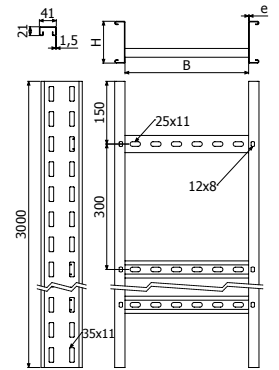

BSLR H125

L = 6 m (20 ft)

	B		H		e	GC
	mm	inch	mm	inch	mm	REF
BSLR 300x125x2-300 6M	300	12	125	5	2	212097
BSLR 450x125x2-300 6M	450	18	125	5	2	212098
BSLR 600x125x2-300 6M	600	24	125	5	2	212099

2 x JUBSL 125 (215426)

BSLR H150

L = 6 m (20 ft)

	B		H		e	GC
	mm	inch	mm	inch	mm	REF
BSLR 300x150x2-300 6M	300	12	150	6	2	210270
BSLR 450x150x2-300 6M	450	18	150	6	2	210272
BSLR 600x150x2-300 6M	600	24	150	6	2	210273

2 x JUBSL 150 (206445)

TBSLR

L = 3 m (10 ft)

	B		e	GC
	mm	inch	mm	REF
TBSLR 300x1,5 3M	300	12	1,5	210275
TBSLR 450x1,5 3M	450	18	1,5	210277
TBSLR 600x1,5 3M	600	24	1,5	210278

8/100 x B1 (206826-GC)