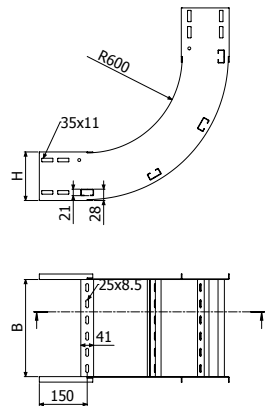

B		H		e	GC	i304	i316
	mm	inch	mm	inch		REF	REF	REF
CCBSL-600 100X75X1,5	100	4"	75	3"	1,5	216791	216916	217041
CCBSL-600 150X75X1,5	150	6"	75	3"	1,5	216792	216917	217042
CCBSL-600 300X75X1,5	300	12"	75	3"	1,5	216793	216918	217043
CCBSL-600 450X75X1,5	450	18"	75	3"	1,5	216794	216919	217044
CCBSL-600 600X75X1,5	600	24"	75	3"	1,5	216795	216920	217045
CCBSL-600 750X75X1,5	750	30"	75	3"	1,5	216796	216921	217046
CCBSL-600 900X75X1,5	900	36"	75	3"	1,5	216797	216922	217047
CCBSL-600 150X100X1,5	150	6"	100	4"	1,5	216798	216923	217048
CCBSL-600 300X100X1,5	300	12"	100	4"	1,5	216799	216924	217049
CCBSL-600 450X100X1,5	450	18"	100	4"	1,5	216800	216925	217050
CCBSL-600 600X100X1,5	600	24"	100	4"	1,5	216801	216926	217051
CCBSL-600 750X100X1,5	750	30"	100	4"	1,5	216802	216927	217052
CCBSL-600 900X100X1,5	900	36"	100	4"	1,5	216803	216928	217053
CCBSL-600 150X125X2	150	6"	125	5"	2	216804	216929	217054
CCBSL-600 300X125X2	300	12"	125	5"	2	216805	216930	217055
CCBSL-600 450X125X2	450	18"	125	5"	2	216806	216931	217056
CCBSL-600 600X125X2	600	24"	125	5"	2	216807	216932	217057
CCBSL-600 750X125X2	750	30"	125	5"	2	216808	216933	217058
CCBSL-600 900X125X2	900	36"	125	5"	2	216809	216934	217059
CCBSL-600 150X150X2	150	6"	150	6"	2	216810	216935	217060
CCBSL-600 300X150X2	300	12"	150	6"	2	216811	216936	217061
CCBSL-600 450X150X2	450	18"	150	6"	2	216812	216937	217062
CCBSL-600 600X150X2	600	24"	150	6"	2	216813	216938	217063
CCBSL-600 750X150X2	750	30"	150	6"	2	216814	216939	217064
CCBSL-600 900X150X2	900	36"	150	6"	2	216815	216940	217065