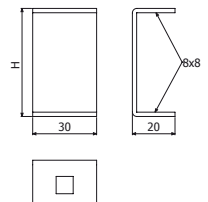

H		i304
	mm	inch	REF
PVTBSL-E60	60	2 3/8"	218533

PVTBSL-E60 + 2/100 x B1 (204925-i304 // 218388-i316)