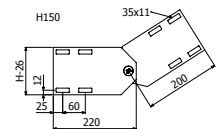

e	GC	i304	i316
	mm	REF	REF	REF
JUBSL-A 75	2	215427	218510	215437
JUBSL-A 100	2	215428	215540	215438
JUBSL-A 125	2	215429	215541	215439
JUBSL-A 150	2	206447	215542	215440