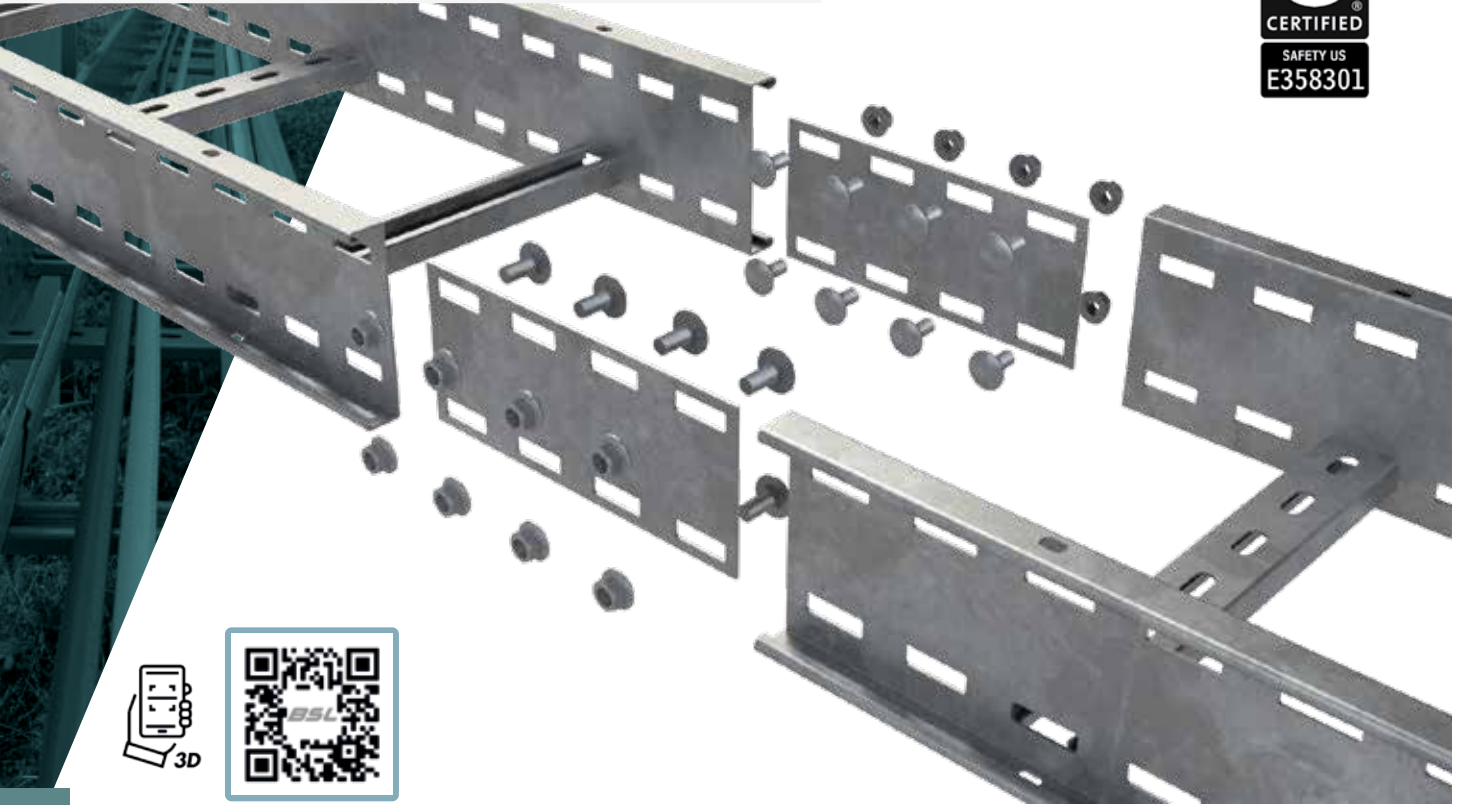

BasorTrav *BSL*

BasorTRAV

| H75 (3") | | | | | | |
|----------|------|-----------------|-----------------|---------------|------|------|
| B | | Filling Area | | Max. Filling* | | |
| mm | inch | cm ² | in ² | 2m | 2,5m | 3m |
| 100 | 4 | 40 | 6 | 100% | 100% | 100% |
| 150 | 6 | 60 | 9 | 100% | 100% | 100% |
| 300 | 12 | 120 | 18 | 100% | 100% | 100% |
| 450 | 18 | 160 | 24 | 100% | 100% | 100% |
| 600 | 24 | 240 | 37 | 100% | 100% | 100% |
| 750 | 30 | 300 | 46 | 100% | 100% | 100% |
| 900 | 36 | 360 | 55 | 100% | 100% | 100% |