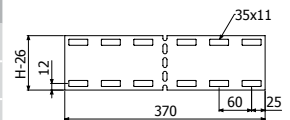

e	GC	i304	i316
	mm	REF	REF	REF
JUBSL-B 75	2	215430	218511	215441
JUBSL-B 100	2	215431	215543	215442
JUBSL-B 125	2	215432	215550	215443
JUBSL-B 150	2	206449	215551	215444