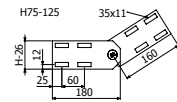

e	GC	i304	i316
	mm	REF	REF	REF
JUBSL-A 75	2	215427	218510	215437
JUBSL-A 100	2	215428	215540	215438
JUBSL-A 125	2	215429	215541	215439
JUBSL-A 150	2	206447	215542	215440