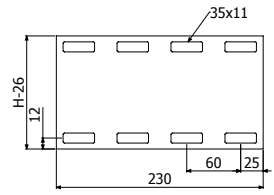

e	GC	i304	i316
	mm	REF	REF	REF
JUBSL 75	2	215424	218509	215433
JUBSL 100	2	215425	215065	215434
JUBSL 125	2	215426	215476	215435
JUBSL 150	2	206445	215539	215436