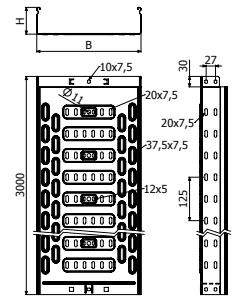

*Maximum filling depending on support span (m) considering a cable load of 0,23 kg/(m·cm²)

NR2E H60

L = 3 m (10 ft)

	B		H		GS
	mm	inch	mm	inch	REF.
NR2E 100X60	100	4"	60	2 3/8"	223988
NR2E 150X60	150	6"	60	2 3/8"	223989
NR2E 200X60	200	8"	60	2 3/8"	223990
NR2E 300X60	300	12"	60	2 3/8"	223991
NR2E 400X60	400	16"	60	2 3/8"	223992
NR2E 500X60	500	20"	60	2 3/8"	223993
NR2E 600X60	600	24"	60	2 3/8"	223994

NE2E H60

L = 3 m (10 ft)

	B		H		GS
	mm	inch	mm	inch	REF.
NE2E 100X60	100	4"	60	2 3/8"	224333
NE2E 150X60	150	6"	60	2 3/8"	224334
NE2E 200X60	200	8"	60	2 3/8"	224335
NE2E 300X60	300	12"	60	2 3/8"	224336

NR2E H75

L = 3 m (10 ft)

	B		H		GS
	mm	inch	mm	inch	REF.
NR2E 100X75	100	4"	75	3"	223995
NR2E 150X75	150	6"	75	3"	223996
NR2E 200X75	200	8"	75	3"	223997
NR2E 300X75	300	12"	75	3"	223998
NR2E 400X75	400	16"	75	3"	223999
NR2E 500X75	500	20"	75	3"	224000
NR2E 600X75	600	24"	75	3"	224001

NE2E H75

L = 3 m (10 ft)

	B		H		GS
	mm	inch	mm	inch	REF.
NE2E 100X75	100	4"	75	3"	225400
NE2E 150X75	150	6"	75	3"	225401
NE2E 200X75	200	8"	75	3"	225402
NE2E 300X75	300	12"	75	3"	225403

NR2E-C H75

L = 3 m (10 ft)