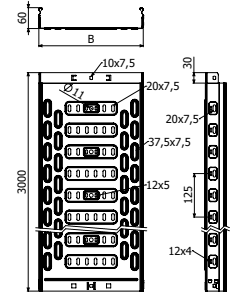

*Maximum filling depending on support span (m) considering a cable load of 0,23 kg/(m·cm²)

NR2E H60

L = 3 m (10 ft)

	B		H		GS
	mm	inch	mm	inch	REF.
NR2E 100X60	100	4"	60	2 3/8"	223988
NR2E 150X60	150	6"	60	2 3/8"	223989
NR2E 200X60	200	8"	60	2 3/8"	223990
NR2E 300X60	300	12"	60	2 3/8"	223991
NR2E 400X60	400	16"	60	2 3/8"	223992
NR2E 500X60	500	20"	60	2 3/8"	223993
NR2E 600X60	600	24"	60	2 3/8"	223994

NE2E H60

L = 3 m (10 ft)

	B		H		GS
	mm	inch	mm	inch	REF.
NE2E 100X60	100	4"	60	2 3/8"	224333
NE2E 150X60	150	6"	60	2 3/8"	224334
NE2E 200X60	200	8"	60	2 3/8"	224335
NE2E 300X60	300	12"	60	2 3/8"	224336

NR2E H75