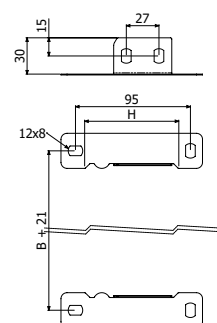

B		GS
	mm	inch	REF.
ACNRE H75	75	3"	224860

4/100 x B1 - (204356-EZ)