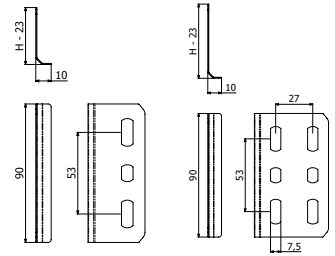

STANDARD UNION JOINTS

	B		GS
	mm	inch	REF.
JUNRE 60	60	2 3/8"	224217
JUNRE-A 60	60	2 3/8"	224219
JUNRE-B 60	60	2 3/8"	224221
JUNRE 75	75	3"	224218
JUNRE-A 75	75	3"	224220
JUNRE-B 75	75	3"	224222
JUNRE-C	75	3"	224852
UCNRE (AL)	-	-	224861

JUNRE 60

JUNRE 75

H60 --> 2/100 x B1 // H75 --> 4/100 x B1 (204356-EZ)