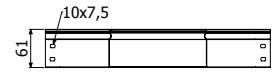

TENRE

	B		H		GS
	mm	inch	mm	inch	REF.
TENRE 100X60	100	4"	60	2 3/8"	224175
TENRE 150X60	150	6"	60	2 3/8"	224176
TENRE 200X60	200	8"	60	2 3/8"	224177
TENRE 300X60	300	12"	60	2 3/8"	224178
TENRE 400X60	400	16"	60	2 3/8"	224179
TENRE 500X60	500	20"	60	2 3/8"	224180
TENRE 600X60	600	24"	60	2 3/8"	224181
TENRE 100X75	100	4"	75	3"	224182
TENRE 150X75	150	6"	75	3"	224183
TENRE 200X75	200	8"	75	3"	224184
TENRE 300X75	300	12"	75	3"	224185
TENRE 400X75	400	16"	75	3"	224186
TENRE 500X75	500	20"	75	3"	224187
TENRE 600X75	600	24"	75	3"	224188