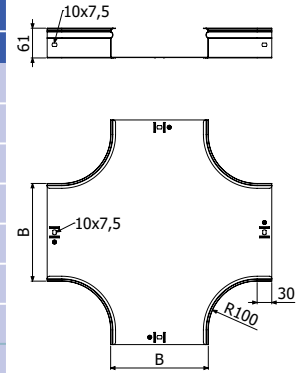

B		H		GS
	mm	inch	mm	inch	REF.
CRNRE 100X60	100	4"	60	2 3/8"	224196
CRNRE 150X60	150	6"	60	2 3/8"	224197
CRNRE 200X60	200	8"	60	2 3/8"	224198
CRNRE 300X60	300	12"	60	2 3/8"	224199
CRNRE 400X60	400	16"	60	2 3/8"	224200
CRNRE 500X60	500	20"	60	2 3/8"	224201
CRNRE 600X60	600	24"	60	2 3/8"	224202
CRNRE 100X75	100	4"	75	3"	224203
CRNRE 150X75	150	6"	75	3"	224204
CRNRE 200X75	200	8"	75	3"	224205
CRNRE 300X75	300	12"	75	3"	224206
CRNRE 400X75	400	16"	75	3"	224207
CRNRE 500X75	500	20"	75	3"	224208
CRNRE 600X75	600	24"	75	3"	224209