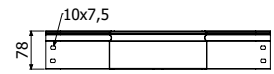

TENRE

	B		H		GS
	mm	inch	mm	inch	REF.
TENRE 100X60	100	4"	60	2 3/8"	224175
TENRE 150X60	150	6"	60	2 3/8"	224176
TENRE 200X60	200	8"	60	2 3/8"	224177
TENRE 300X60	300	12"	60	2 3/8"	224178
TENRE 400X60	400	16"	60	2 3/8"	224179
TENRE 500X60	500	20"	60	2 3/8"	224180
TENRE 600X60	600	24"	60	2 3/8"	224181
TENRE 100X75	100	4"	75	3"	224182
TENRE 150X75	150	6"	75	3"	224183
TENRE 200X75	200	8"	75	3"	224184
TENRE 300X75	300	12"	75	3"	224185
TENRE 400X75	400	16"	75	3"	224186
TENRE 500X75	500	20"	75	3"	224187
TENRE 600X75	600	24"	75	3"	224188

TENRE H75

B = 100>300 --> 2x JUNRE (H60 224217 / H75 224218)
B = 400>600 --> 2x JUNRE (H60 224217 / H75 224218) +1X JUNRE-C (224252)

TTNRE

	B		GS
	mm	inch	REF.
TTNRE 100	100	4"	224189
TTNRE 150	150	6"	224190
TTNRE 200	200	8"	224191
TTNRE 300	300	12"	224192
TTNRE 400	400	16"	224193
TTNRE 500	500	20"	224194
TTNRE 600	600	24"	224195