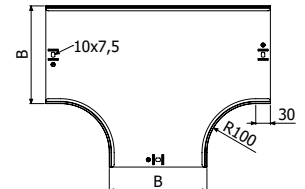

B		H		GS
	mm	inch	mm	inch	REF.
TENRE 100X60	100	4"	60	2 3/8"	224175
TENRE 150X60	150	6"	60	2 3/8"	224176
TENRE 200X60	200	8"	60	2 3/8"	224177
TENRE 300X60	300	12"	60	2 3/8"	224178
TENRE 400X60	400	16"	60	2 3/8"	224179
TENRE 500X60	500	20"	60	2 3/8"	224180
TENRE 600X60	600	24"	60	2 3/8"	224181
TENRE 100X75	100	4"	75	3"	224182
TENRE 150X75	150	6"	75	3"	224183
TENRE 200X75	200	8"	75	3"	224184
TENRE 300X75	300	12"	75	3"	224185
TENRE 400X75	400	16"	75	3"	224186
TENRE 500X75	500	20"	75	3"	224187
TENRE 600X75	600	24"	75	3"	224188