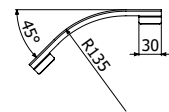

TENRE

	B		H		GS
	mm	inch	mm	inch	REF.
TENRE 100X60	100	4"	60	2 3/8"	224175
TENRE 150X60	150	6"	60	2 3/8"	224176
TENRE 200X60	200	8"	60	2 3/8"	224177
TENRE 300X60	300	12"	60	2 3/8"	224178
TENRE 400X60	400	16"	60	2 3/8"	224179
TENRE 500X60	500	20"	60	2 3/8"	224180
TENRE 600X60	600	24"	60	2 3/8"	224181
TENRE 100X75	100	4"	75	3"	224182
TENRE 150X75	150	6"	75	3"	224183
TENRE 200X75	200	8"	75	3"	224184
TENRE 300X75	300	12"	75	3"	224185
TENRE 400X75	400	16"	75	3"	224186
TENRE 500X75	500	20"	75	3"	224187
TENRE 600X75	600	24"	75	3"	224188