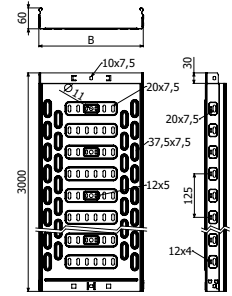

*Maximum filling depending on support span (m) considering a cable load of 0,23 kg/(m·cm²)

NR2E H60

L = 3 m (10 ft)

	B		H		GS
	mm	inch	mm	inch	REF.
NR2E 100X60	100	4"	60	2 3/8"	223988
NR2E 150X60	150	6"	60	2 3/8"	223989
NR2E 200X60	200	8"	60	2 3/8"	223990
NR2E 300X60	300	12"	60	2 3/8"	223991
NR2E 400X60	400	16"	60	2 3/8"	223992
NR2E 500X60	500	20"	60	2 3/8"	223993
NR2E 600X60	600	24"	60	2 3/8"	223994

NE2E H60

L = 3 m (10 ft)

	B		H		GS
	mm	inch	mm	inch	REF.
NE2E 100X60	100	4"	60	2 3/8"	224333
NE2E 150X60	150	6"	60	2 3/8"	224334
NE2E 200X60	200	8"	60	2 3/8"	224335
NE2E 300X60	300	12"	60	2 3/8"	224336

NR2E H75