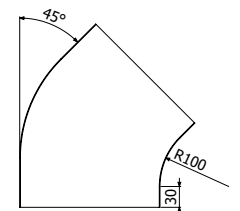

B		GS
	mm	inch	REF.
TCPNRE45 100	100	4"	224070
TCPNRE45 150	150	6"	224071
TCPNRE45 200	200	8"	224072
TCPNRE45 300	300	12"	224073
TCPNRE45 400	400	16"	224074
TCPNRE45 500	500	20"	224075
TCPNRE45 600	600	24"	224076