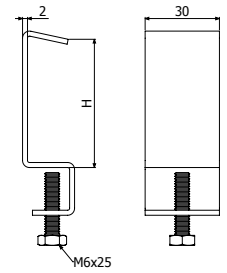

Pap		H		i304	i316
	N·m	mm	inch		REF	REF
PT2AFE-E60	6	60	2 3/8"		209785	218572

PT2AFE-E60 + 1/100 x B1 (204925)

4 x PT2AFE-E60 --> 1 x TFE