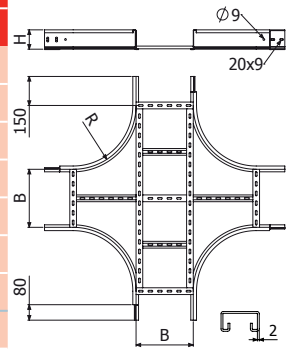

R		B		H		e	GC
	mm	inch	mm	inch	mm	inch		REF
CRF2E-300 100X100X2	300	12"	100	4"	100	4"	2	216258
CRF2E-300 150X100X2	300	12"	150	6"	100	4"	2	216259
CRF2E-300 200X100X2	300	12"	200	8"	100	4"	2	216260
CRF2E-300 300X100X2	300	12"	300	12"	100	4"	2	216261
CRF2E-300 400X100X2	300	12"	400	16"	100	4"	2	216262
CRF2E-300 500X100X2	300	12"	500	20"	100	4"	2	216263
CRF2E-300 600X100X2	300	12"	600	24"	100	4"	2	216264
CRF2E-300 150X120X2	300	12"	150	6"	120	4 3/4"	2	216265
CRF2E-300 200X120X2	300	12"	200	8"	120	4 3/4"	2	216266
CRF2E-300 300X120X2	300	12"	300	12"	120	4 3/4"	2	216267
CRF2E-300 400X120X2	300	12"	400	16"	120	4 3/4"	2	216268
CRF2E-300 500X120X2	300	12"	500	20"	120	4 3/4"	2	216269
CRF2E-300 600X120X2	300	12"	600	24"	120	4 3/4"	2	216270
CRF2E-300 150X150X2	300	12"	150	6"	150	6"	2	216271
CRF2E-300 200X150X2	300	12"	200	8"	150	6"	2	216272
CRF2E-300 300X150X2	300	12"	300	12"	150	6"	2	216273
CRF2E-300 400X150X2	300	12"	400	16"	150	6"	2	216274
CRF2E-300 500X150X2	300	12"	500	20"	150	6"	2	216275
CRF2E-300 600X150X2	300	12"	600	24"	150	6"	2	216276

CRF2E H75/100/120