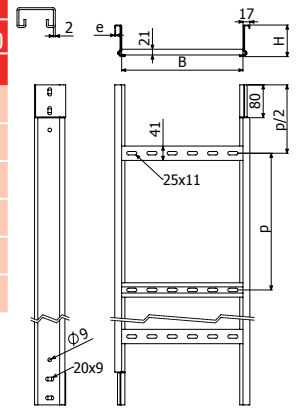

F2E H100

L = 3 m (10 ft)

	B		H		e	GC			
						ρ=9" (230 mm)	ρ=10" (250 mm)	ρ=12" (300mm)	
	mm	inch	mm	inch		mm	REF	REF	REF
F2E 100x100x2-p 3M	100	4"	100	4"	2	214361	214257	214352	
F2E 150x100x2-p 3M	150	6"	100	4"	2	214362	214258	214353	
F2E 200x100x2-p 3M	200	8"	100	4"	2	214363	214259	214354	
F2E 300x100x2-p 3M	300	12"	100	4"	2	214364	214260	214355	
F2E 400x100x2-p 3M	400	16"	100	4"	2	214365	214261	214356	
F2E 500x100x2-p 3M	500	20"	100	4"	2	214366	214262	214357	
F2E 600x100x2-p 3M	600	24"	100	4"	2	214367	214263	214358	

4/100 x B2 (206792 - GC)

F2E H120

L = 3 m (10 ft)

	B		H		e	GC			
						ρ=9" (230 mm)	ρ=10" (250 mm)	ρ=12" (300mm)	
	mm	inch	mm	inch		mm	REF	REF	REF
F2E 150x120x2-p 3M	150	6"	120	4 3/4"	2	214396	214275	214388	
F2E 200x120x2-p 3M	200	8"	120	4 3/4"	2	214397	214276	214389	
F2E 300x120x2-p 3M	300	12"	120	4 3/4"	2	214398	214277	214390	
F2E 400x120x2-p 3M	400	16"	120	4 3/4"	2	214399	214278	214391	
F2E 500x120x2-p 3M	500	20"	120	4 3/4"	2	214400	214279	214392	
F2E 600x120x2-p 3M	600	24"	120	4 3/4"	2	214401	214280	214393	

4/100 x B2 (206792 - GC)

F2E H150

L = 3 m (10 ft)

	B		H		e	GC			
						ρ=9" (230 mm)	ρ=10" (250 mm)	ρ=12" (300mm)	
	mm	inch	mm	inch		mm	REF	REF	REF
F2E 150x150x2-p 3M	150	6"	150	6"	2	214428	214291	214420	
F2E 200x150x2-p 3M	200	8"	150	6"	2	214429	214292	214421	
F2E 300x150x2-p 3M	300	12"	150	6"	2	214430	214293	214422	
F2E 400x150x2-p 3M	400	16"	150	6"	2	214431	214294	214423	
F2E 500x150x2-p 3M	500	20"	150	6"	2	214432	214295	214424	
F2E 600x150x2-p 3M	600	24"	150	6"	2	214433	214296	214425	

8/100 x B2 (206792 - GC)