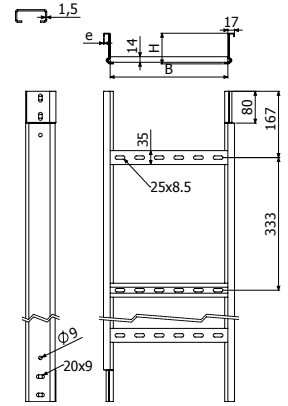

FE H75 p333

L = 3 m (10 ft)

	B		H		e	GC	
	mm	inch	mm	inch			REF
FE 100x75x2-333 3M	100	4"	75	3"	2	200865	
FE 150x75x2-333 3M	150	6"	75	3"	2	200866	
FE 200x75x2-333 3M	200	8"	75	3"	2	200867	
FE 300x75x2-333 3M	300	12"	75	3"	2	200868	
FE 400x75x2-333 3M	400	16"	75	3"	2	200869	
FE 500x75x2-333 3M	500	20"	75	3"	2	200870	
FE 600x75x2-333 3M	600	24"	75	3"	2	200871	

4/100 x B2 (206792 - GC)

FE H100 p333

L = 3 m (10 ft)

	B		H		e	GC	
	mm	inch	mm	inch			REF
FE 100x100x2-333 3M	100	4"	100	4"	2	200872	
FE 150x100x2-333 3M	150	6"	100	4"	2	200873	
FE 200x100x2-333 3M	200	8"	100	4"	2	200874	
FE 300x100x2-333 3M	300	12"	100	4"	2	200875	
FE 400x100x2-333 3M	400	16"	100	4"	2	200876	
FE 500x100x2-333 3M	500	20"	100	4"	2	200877	
FE 600x100x2-333 3M	600	24"	100	4"	2	200878	

4/100 x B2 (206792 - GC)

FE H120 p333

L = 3 m (10 ft)

	B		H		e	GC	
	mm	inch	mm	inch			REF
FE 150x120x2-333 3M	150	6"	120	4 3/4"	2	206854	
FE 200x120x2-333 3M	200	8"	120	4 3/4"	2	206855	
FE 300x120x2-333 3M	300	12"	120	4 3/4"	2	206856	
FE 400x120x2-333 3M	400	16"	120	4 3/4"	2	206857	
FE 500x120x2-333 3M	500	20"	120	4 3/4"	2	206858	
FE 600x120x2-333 3M	600	24"	120	4 3/4"	2	206859	

4/100 x B2 (206792 - GC)

FE H150 p333

L = 3 m (10 ft)

	B		H		e	GC	
	mm	inch	mm	inch			REF
FE 150x150x2-333 3M	150	6"	150	6"	2	206860	
FE 200x150x2-333 3M	200	8"	150	6"	2	206861	
FE 300x150x2-333 3M	300	12"	150	6"	2	206862	
FE 400x150x2-333 3M	400	16"	150	6"	2	206863	
FE 500x150x2-333 3M	500	20"	150	6"	2	206864	
FE 600x150x2-333 3M	600	24"	150	6"	2	206865	

8/100 x B2 (206792 - GC)